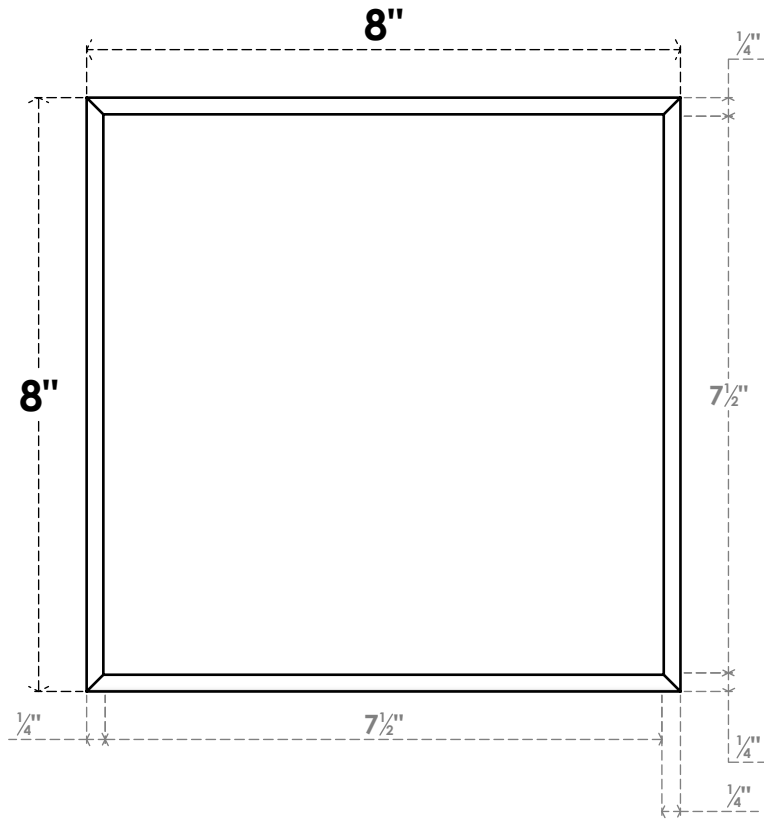

ROSP080X080X100SDG05

8"W X 8"H X 1"P STANDARD SEDGWICK ROSETTE WITH ROUNDED EDGE,
ARCHITECTURAL GRADE PVC

FRONT

SIDE

EKENA MILLWORK
2300 WEST MAIN ST.
CLARKSVILLE, TX 75426
TOLL FREE: 866-607-0453
WWW.EKENAMILLWORK.COM