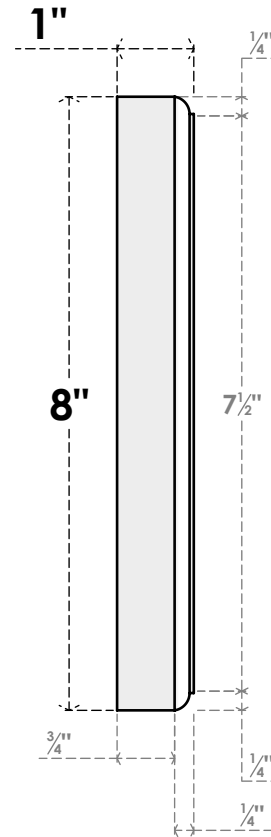

ROSP080X080X100SDG05

8"W X 8"H X 1"P STANDARD SEDGWICK ROSETTE WITH ROUNDED EDGE,
ARCHITECTURAL GRADE PVC

FRONT

SIDE

EKENA MILLWORK
2300 WEST MAIN ST.
CLARKSVILLE, TX 75426
TOLL FREE: 866-607-0453
WWW.EKENAMILLWORK.COM

NOTES

1. INSTALLATION TO BE COMPLETED IN ACCORDANCE WITH MANUFACTURER'S SPECIFICATIONS.
2. DRAWING MAY NOT BE TO SCALE
3. THIS DRAWING IS INTENDED FOR DESIGN AND PLANNING PURPOSES ONLY.
4. ALL INFORMATION CONTAINED HEREIN WAS CURRENT AT THE TIME OF DEVELOPMENT BUT MUST BE REVIEWED AND APPROVED BY THE PRODUCT MANUFACTURER TO BE CONSIDERED ACCURATE.
5. ARCHITECTURAL GRADE PVC PRODUCTS ARE MADE FROM EXPANDED CELLULAR PVC AND COME NATURALLY WHITE BUT MAY BE PAINTED